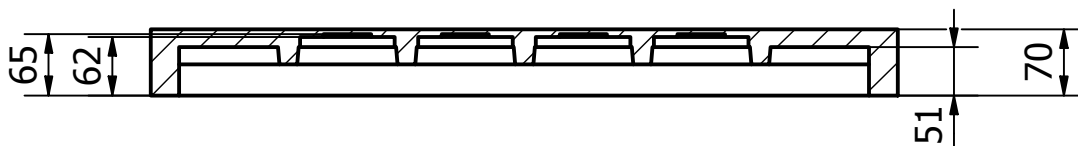

Ø100 (8X)

Ø50 (8X)

A-A

790

A méretek mm-ben értelmezendők.
Dimensions in mm.

Designed by	Checked by	Approved by	Date	Date	2020.04.14.	
MIKROLIN HUNGARY			Cable Chamber			
			Akna panel	Edition	Sheet 1 / 1	