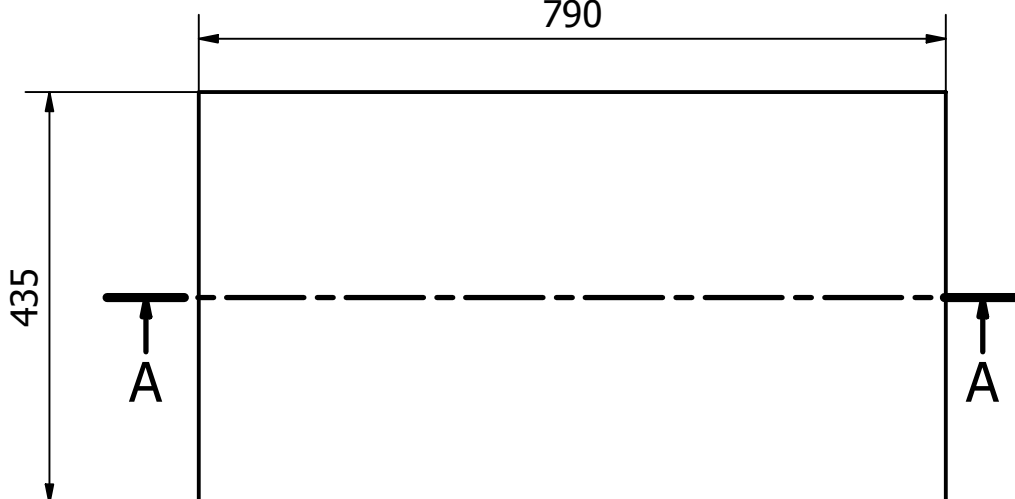

Ø100 (8X)

Ø50 (8X)

A-A

790

A méretek mm-ben értelmezendők.
Dimensions in mm.

Designed by	Checked by	Approved by	Date	Date	2020.04.14.	
MIKROLIN HUNGARY			Cable Chamber			
			Akna panel	Edition	Sheet 1 / 1	